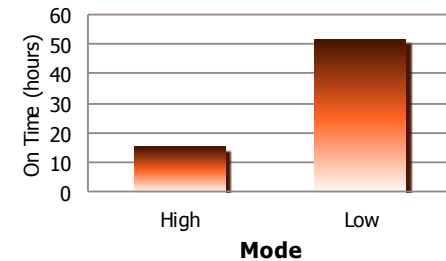

632648

EMEA Region

BRIGHT

- White LEDs in high mode provide 41 lumens of light using Energizer® MAX® batteries

Lightweight, versatile and comfortable, the Energizer® 3 LED Headlight is perfect for work that requires both hands. It puts light where you are looking with its swivel and tilt adjustment. Variable light levels allow you to choose the best illumination for the task at hand. Also, this light mounts securely and can be comfortably worn around the head for long periods of time.

Product Detail:

Designation:	Energizer 3 LED Headlight	
SAP:	632648	
Colour:	Black	
Power Source:	Three "AAA"	
IEC:	LR03	
Lamp:	Three White LEDs	
Lamp Life (hr):	Lifetime	
Mode:	High	Low
Lamp Output (lumens):	41	16
Run Time (h:mm):	15	51:30
Beam Distance (m):	32	21
Peak Beam Intensity (cd):	264	110
Typical Weight:	75.9 grams with batteries	
Dimensions (mm):	45 x 67 x 40	

Performance:

Run Time
Continuous Drain to
End of Useable Light (21° C)

Tested according to ANSI/NEMA FL 1 Standards.

Important Notice

This datasheet contains information specific to products manufactured at the time of its publication

Contents herein do not constitute a warranty

©Energizer / All Rights Reserved

POWERFUL

- Illuminates objects up to 32 metres away

ECONOMICAL

- Useable light for 15 hours in high mode with Energizer® MAX® batteries
- Lifetime LEDs never need replacing