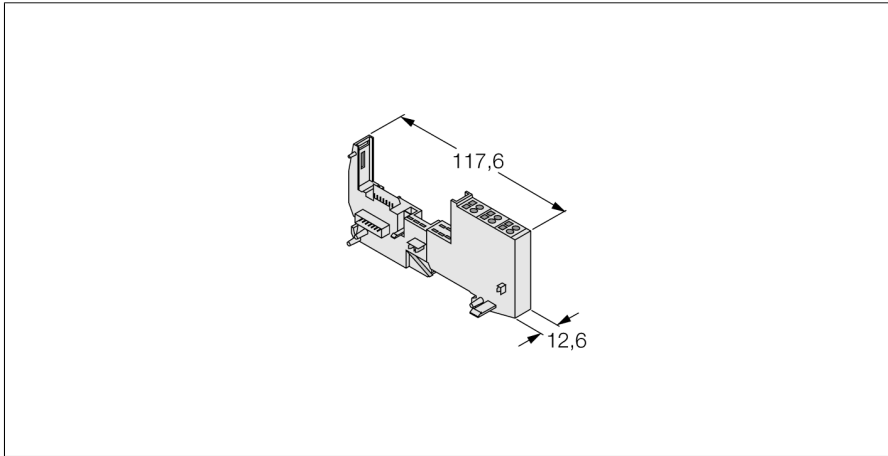

**BL20 base module**  
**tension spring connection technology**  
**BL20-S3T-SBB**

- Passive connection components for sensors and actuators
- Quick replacement of electronics in wired state
- Mechanical coding prevents plugging of wrong electronic module
- Protection class IP20
- Tension spring connection
- Disc design

<b>Type</b>	BL20-S3T-SBB
Ident-No.	6827044
Ident-No (TUSA)	M6827044
<b>Protection class</b>	IP20